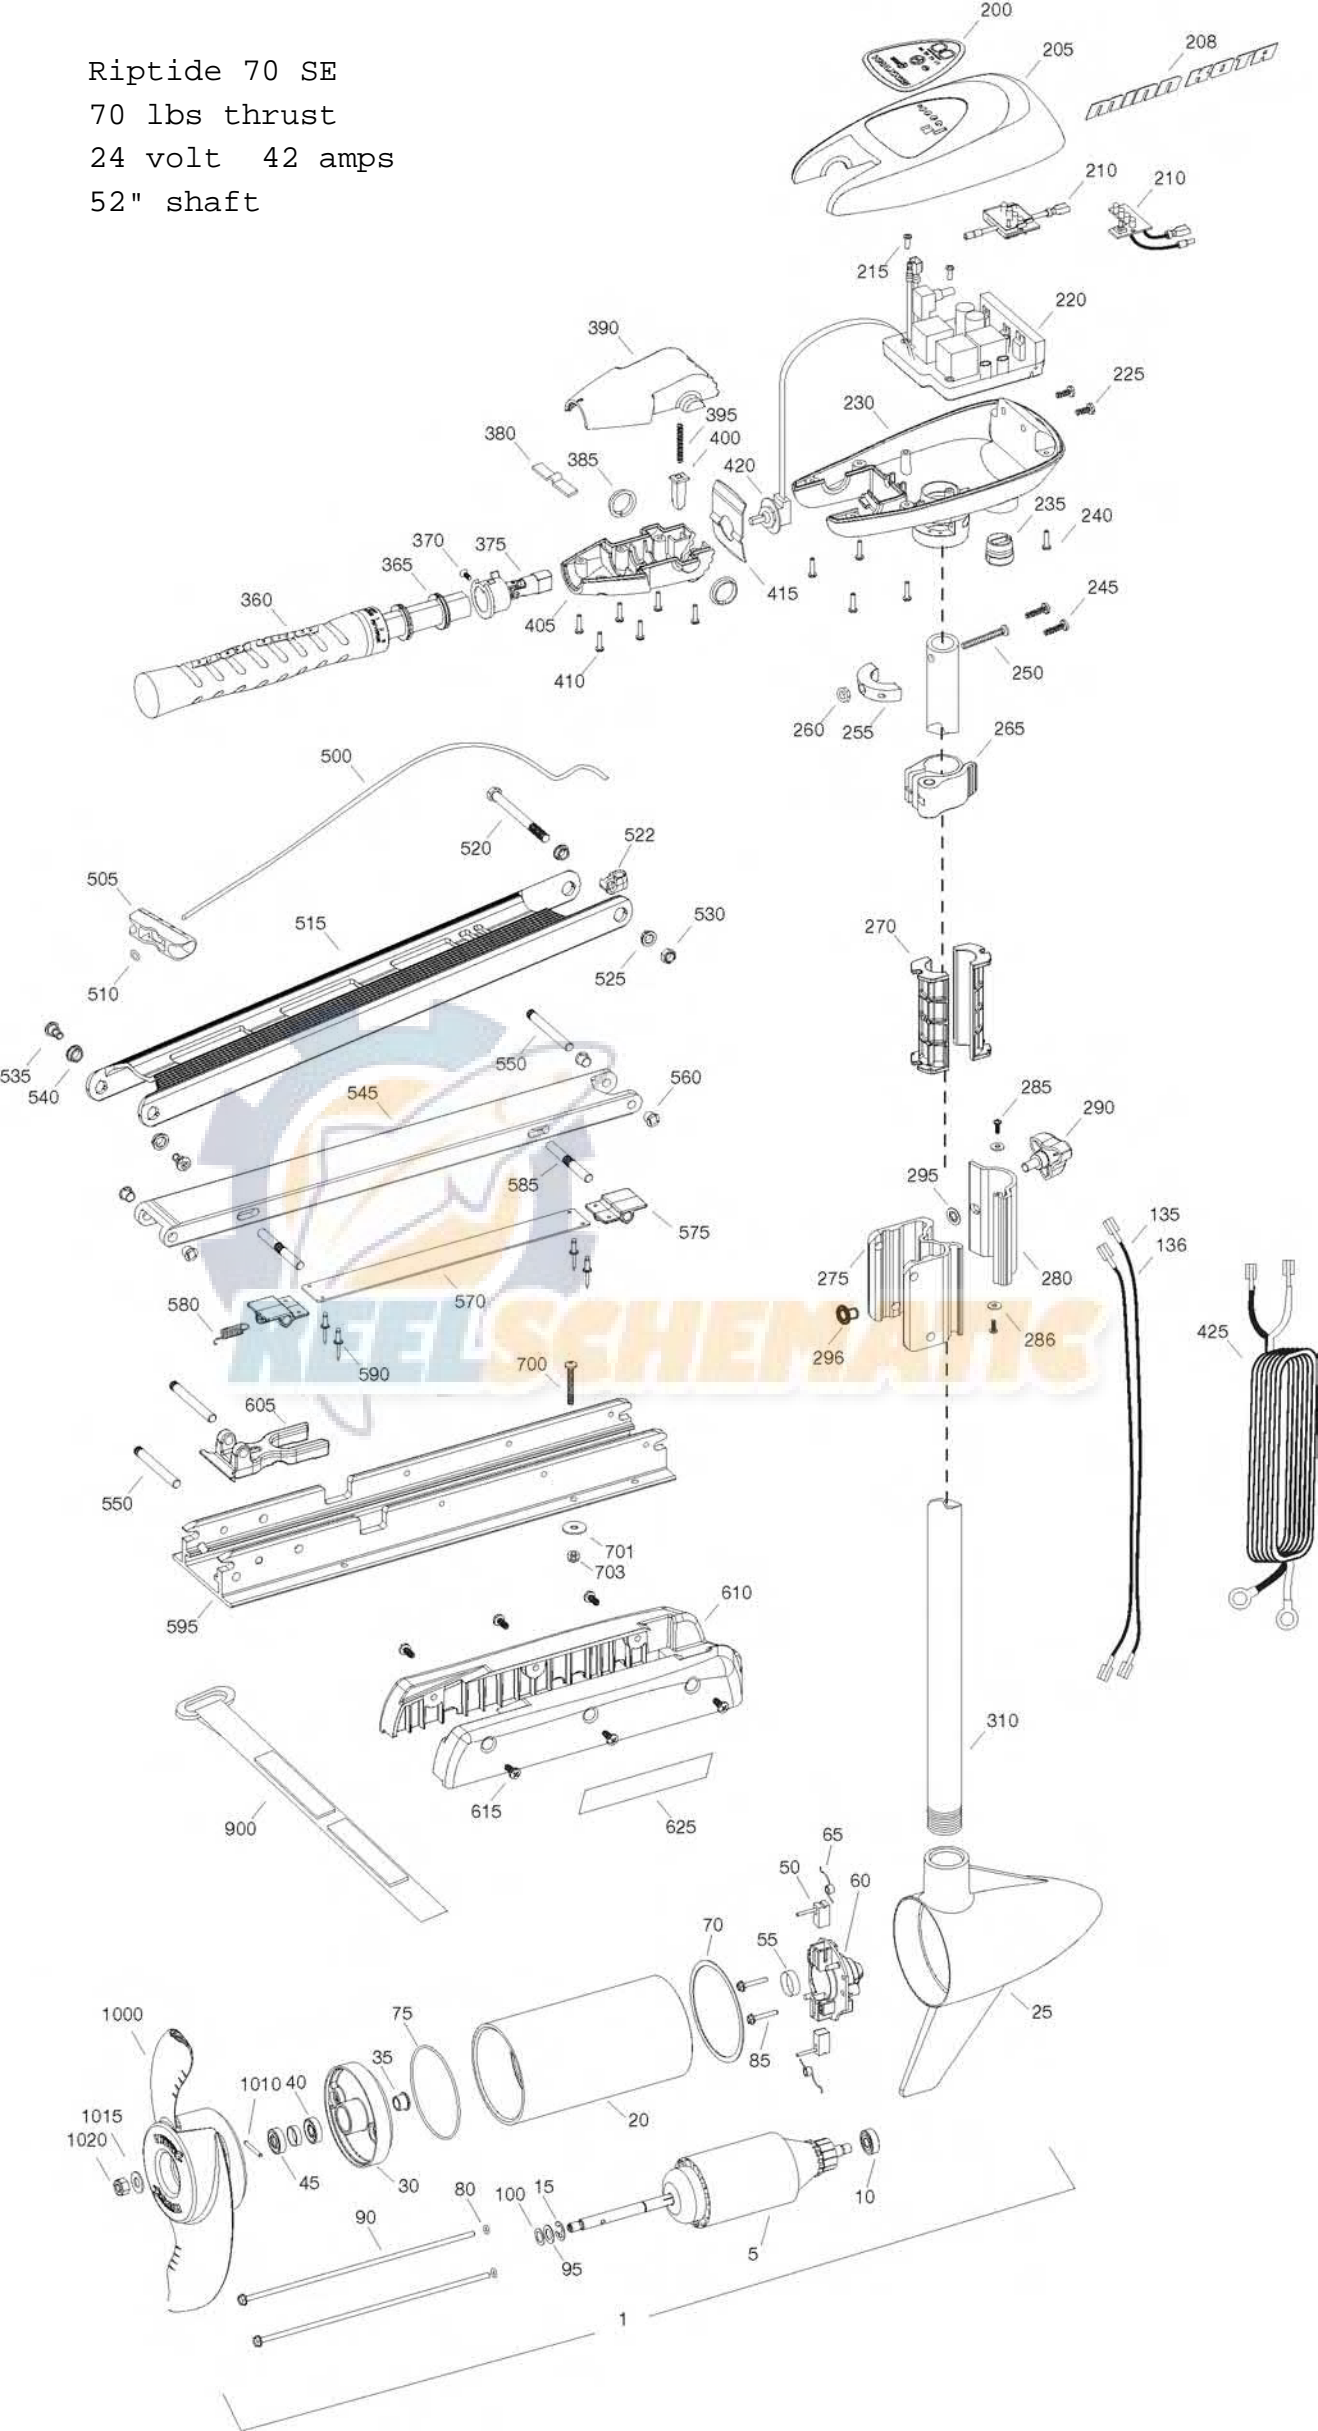

Riptide 70 SE
70 lbs thrust
24 volt 42 amps
52" shaft

ITEM #	QTY	PART NUMBER	DESCRIPTION
1	1	2096036	24V MOTOR 52" SW
5	1	2-100-119	ARMATURE ASSEMBLY
10	1	140-010	BEARING
15	1	788-015	RETAINING RING
20	1	2-200-304	CENTER HOUSING ASSEMBLY
25	1	421-336	BRUSH END HOUSING ASSEMBLY
30	1	2-400-337	PLAIN END HOUSING ASSEMBLY
35	1	144-049	FLANGE BEARING
40	1	880-003	SEAL
45	1	880-006	SEAL WITH SHIELD
50	2	188-037	BRUSH
55	1	725-050	PAPER TUBE
60	1	738-036	BRUSH PLATE ASSEMBLY
65	2	975-040	BRUSH SPRING
70	1	337-036	GASKET
75	1	701-081	O-RING, MOTOR
80	2	701-008	O-RING, THRU-BOLT
85	2	830-007	SCREW, 8-32
90	2	830-008	THRU-BOLT
95	2	990-067	WASHER, STEEL
100	2	990-070	WASHER, NYLATRON
135	1	640-007	LEADWIRE, BLACK
136	1	640-106	LEADWIRE, RED
■		2888460	SEAL AND O-RING KIT
200	1	2195655	DECAL, C-BOX COVER
205	1	2060296	C-BOX COVER
208	2	2325666	DECAL - MINN KOTA
210	1	2074081	BATTERY METER, 24V SW
215	2	3043427	SCREW, #8 X 7/8 SS
220	1	2184007	CONTROL BOARD, 24/36V
225	2	2303434	SCREW, #8-30 X 5/8 SS
230	1	2062503	CONTROL BOX VARS, SW
235	1	2062905	STRAIN RELIEF
240	6	2303412	SCREW, #6 X 5/8 SS
245	2	2263434	SCREW, #8 X 1 SS
250	1	2263406	SCREW, #10-24 X 2 SS
255	1	2061517	COLLAR, C-BOX
260	1	2333101	NUT, 10-24, NYLOCK, SS
265	1	2991521	CAM LOCK/DEPTH COLLAR ASSY
270	2	2261537	HINGE SLEEVE
■	1	2991839	HINGE & DOOR ASSEMBLY [275-295]
275	1	2261894	HINGE BASE ASSEMBLY
280	1	2261898	HINGE DOOR
285	2	2332100	SCREW, 8-32 X 3/8, SS